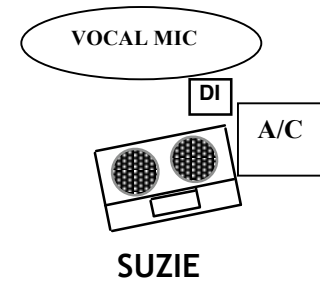

# MARIGOLDS STAGE PLOT

Drum mics	
1	Kick
2	Snare
3	OH 1
4	OH 2

NOTES FOR TECHS
-We like to set up in a gentle arc shape
-Separate monitor mixes would be great
- Gwen sings and plays electric bass
- Caitlin sings and plays 6 string acoustic, and high-string guitar
- Suzie sings and plays 6 string acoustic and takes the guitar leads