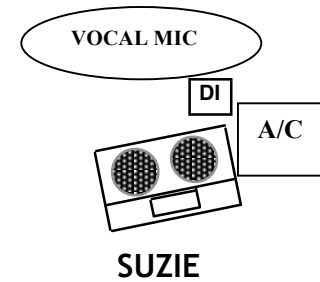

# MARIGOLDS STAGE PLOT

Drum mics	
1	Kick
2	Snare
3	OH 1
4	OH 2

## NOTES FOR TECHS

- We like to set up in a gentle arc shape
- Separate monitor mixes would be great
- Gwen sings and plays electric bass
- Caitlin sings and plays 6 string acoustic, and high-string guitar
- Suzie sings and plays 6 string acoustic and takes the guitar leads