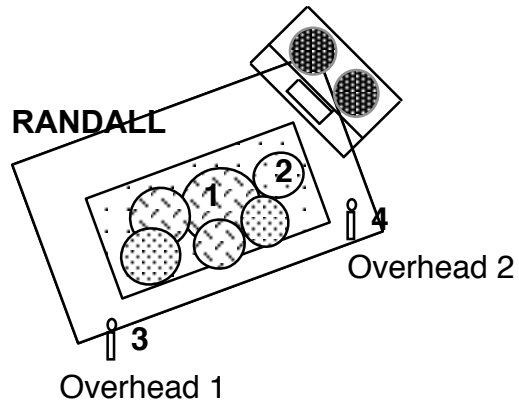

# MARIGOLDS STAGE PLOT

Drum mics	
1	Kick
2	Snare
3	OH 1
4	OH 2

## NOTES FOR TECHS

- We like to set up in a gentle arc shape
- Separate monitor mixes would be great
- Gwen sings and plays electric bass
- Caitlin sings and plays 6 string acoustic, and high-string guitar
- Suzie sings and plays 6 string acoustic and takes the guitar leads