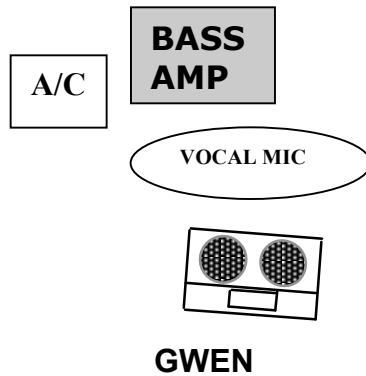

# MARIGOLDS STAGE PLOT

Drum mics	
1	Kick
2	Snare
3	OH 1
4	OH 2

NOTES FOR TECHS
-We like to set up in a gentle arc shape
-Separate monitor mixes would be great
- Gwen sings and plays electric bass
- Caitlin sings and plays 6 string acoustic, and high-string guitar
- Suzie sings and plays 6 string acoustic and takes the guitar leads