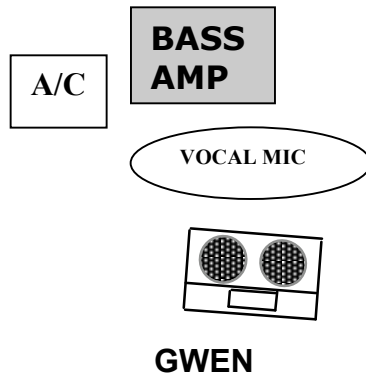

# MARIGOLDS STAGE PLOT

Drum mics	
1	Kick
2	Snare
3	OH 1
4	OH 2

## NOTES FOR TECHS

- We like to set up in a gentle arc shape
- Separate monitor mixes would be great
- Gwen sings and plays electric bass
- Caitlin sings and plays 6 string acoustic, and high-string guitar
- Suzie sings and plays 6 string acoustic and takes the guitar leads