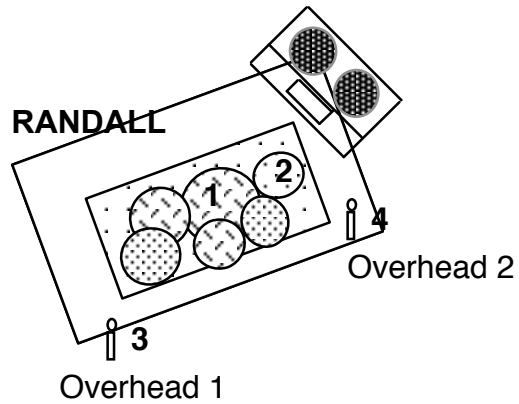

# MARIGOLDS STAGE PLOT

Drum mics	
1	Kick
2	Snare
3	OH 1
4	OH 2

NOTES FOR TECHS
-We like to set up in a gentle arc shape
-Separate monitor mixes would be great
- Gwen sings and plays electric bass
- Caitlin sings and plays 6 string acoustic, and high-string guitar
- Suzie sings and plays 6 string acoustic and takes the guitar leads